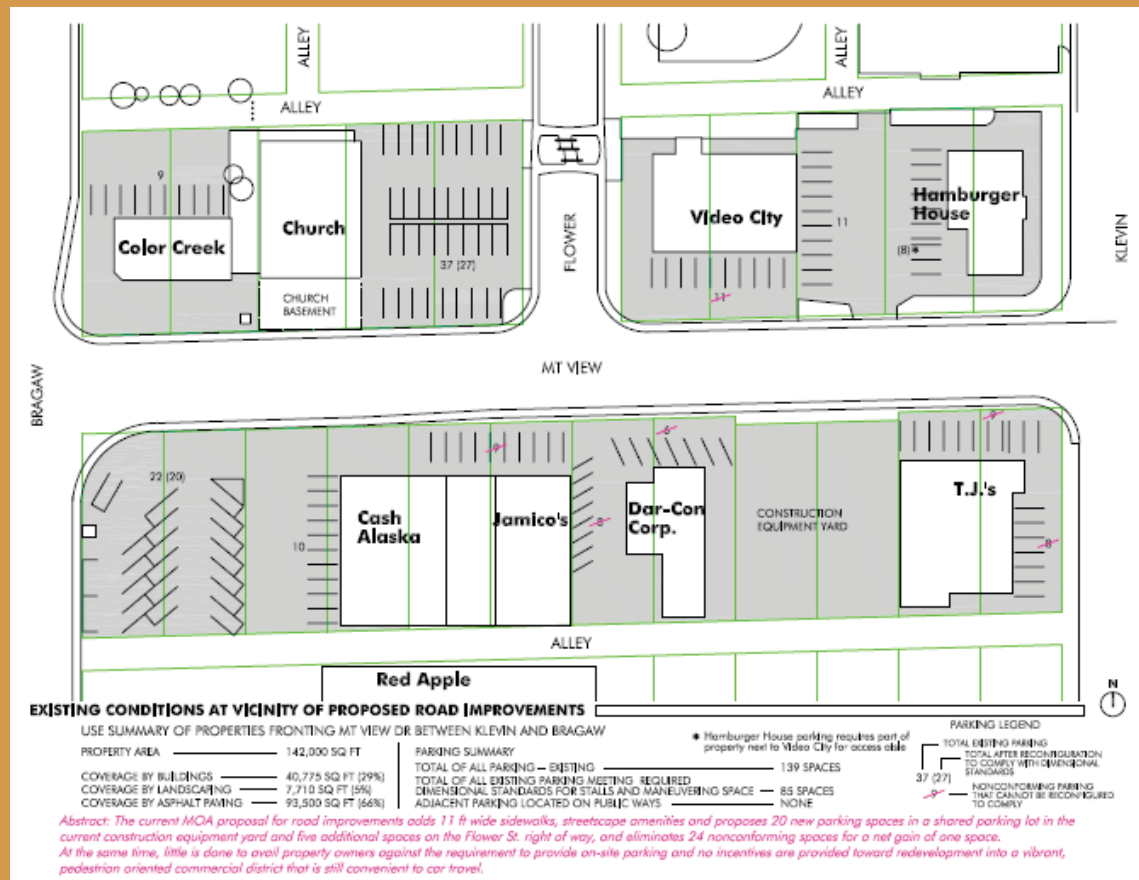

Mountain View Drive, Bragaw to Klevin – Existing Conditions

LOOKING EAST ON MT VIEW DRIVE TODAY

Source: Claire Noll, BDS Architects, also a Mountain View resident

Mountain View Drive, Bragaw to Klevin – Future Vision

LOOKING EAST ON MOUNTAIN VIEW DRIVE IN 5 OR 10 YEARS?

Source: Claire Noll, BDS Architects, also a Mountain View resident

Parking Analysis by Clark Yerrington, Mountain View resident

Parking Analysis by Clark Yerrington, Mountain View resident