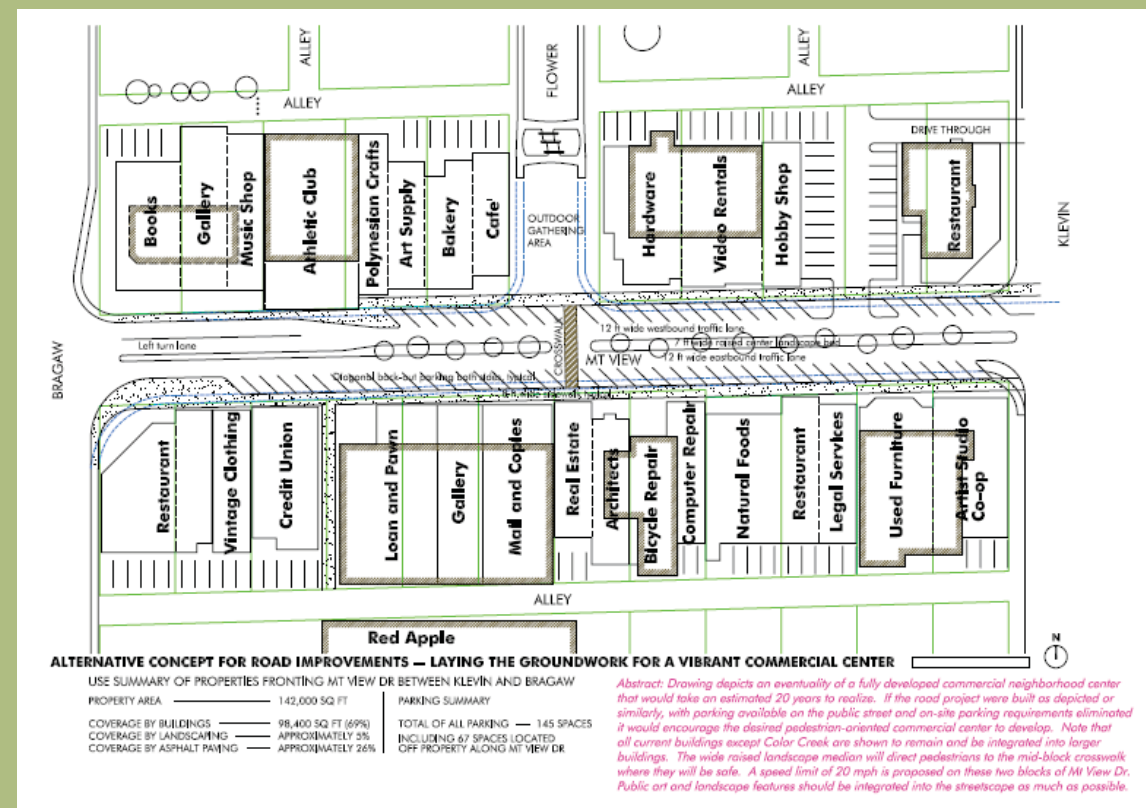

Mountain View Drive, Bragaw to Klevin – Existing Conditions

LOOKING EAST ON MT VIEW DRIVE TODAY

Source: Claire Noll, BDS Architects, also a Mountain View resident

Mountain View Drive, Bragaw to Klevin – Future Vision

LOOKING EAST ON MOUNTAIN VIEW DRIVE IN 5 OR 10 YEARS?

Source: Claire Noll, BDS Architects, also a Mountain View resident

Parking Analysis by Clark Yerrington, Mountain View resident

Parking Analysis by Clark Yerrington, Mountain View resident